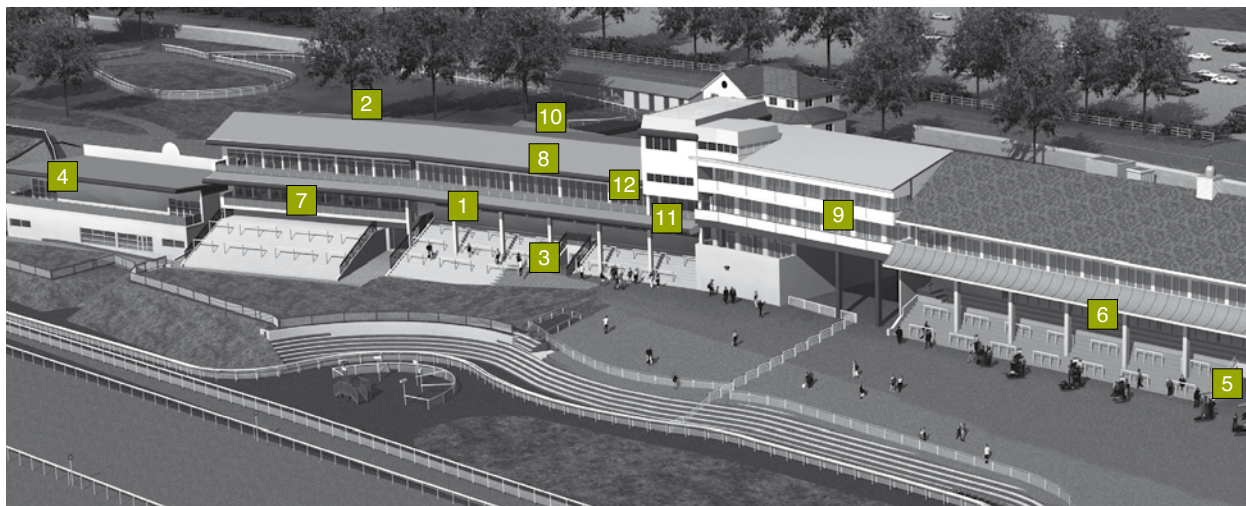

CHEPSTOW

RACING & EVENTS

VENUE INFORMATION

Seating Capacities	
Suite Name	Floor Level
1 Silks Restaurant	1
2 Premier Foyer	G
3 Premier Bar	G
4 Owners' & Trainers' / Clarke's Restaurant	G
5 Grandstand & Paddock Bar	G
6 Coral Suites (Individual)	1
6 Suites A - F (opened up)	1
7 Premier Boxes 1 - 10	1/2
8 Premier Boxes 11 - 19	2
9 Grandstand & Paddock Boxes 17 - 19	1
10 Tintern & St Arvans Suite	2
11 Dream Alliance	2
12 Piercefield	2